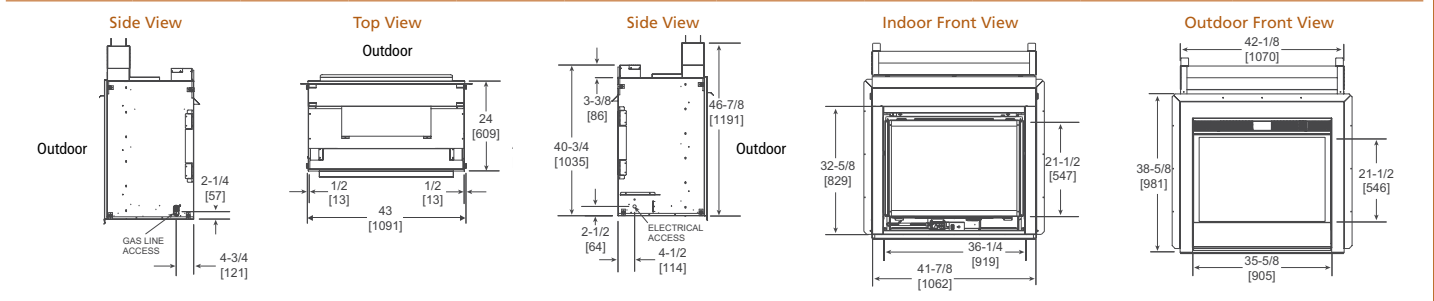

Model	Front Width		Back Width		Height		Depth		Glass Size	BTU/Hour Input
	Unit	Framing	Unit	Framing	Unit	Framing	Unit	Framing		
Twilight-II	43" [1091]	44" [1118]	43" [1091]	44" [1118]	In: 40-3/4" [1035] Out: 46-7/8" [1191]	In: 41-1/4" [1048] Out: 47-5/8" [1210]	24" [609]	23" [584]	35-5/8" x 21-1/2" [905 x 546]	38,000 (NG), 37,000 (LP)
Twilight Modern	43" [1091]	44" [1118]	43" [1091]	44" [1118]	In: 40-3/4" [1035] Out: 46-7/8" [1191]	In: 41-1/4" [1048] Out: 47-5/8" [1210]	24" [609]	23" [584]	35-5/8" x 21-1/2" [905 x 546]	38,000 (NG), 37,000 (LP)