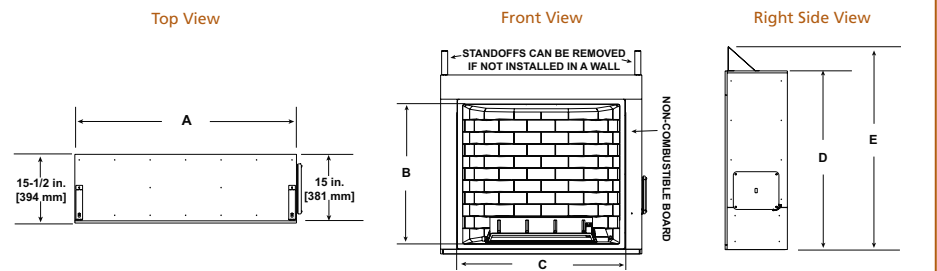

Model	Front Width		Back Width		Height		Depth		Viewing Area	BTU/Hour Input
	Unit	Framing	Unit	Framing	Unit	Framing	Unit	Framing		
Carolina-36"	44" [1118]	48" [1219]	44" [1118]	48" [1219]	42-1/2" [1080]	42-1/2" [1080]	17" [432]	17" [432]	33-3/8" x 28-7/8" [848 x 733]	55,000 (NG), 50,000 (LP)
Carolina-42"	50" [1270]	54" [1372]	50" [1270]	54" [1372]	50-1/2" [1283]	50-1/2" [1283]	17" [432]	17" [432]	39-1/8" x 33-3/4" [994 x 857]	65,000 (NG), 62,000 (LP)

Drawings to the right represent the 36" and 42" combined. Non-combustible material is included in dimensions of product.

SIZE	A	B	C	D	E
Carolina-36"	44 [1118]	28-7/8 [733]	33-3/8 [848]	36-1/2 [927]	42-1/2 [1080]
Carolina-42"	50 [1270]	34-3/4 [883]	39-1/8 [994]	44-1/2 [1130]	50-1/2 [1283]