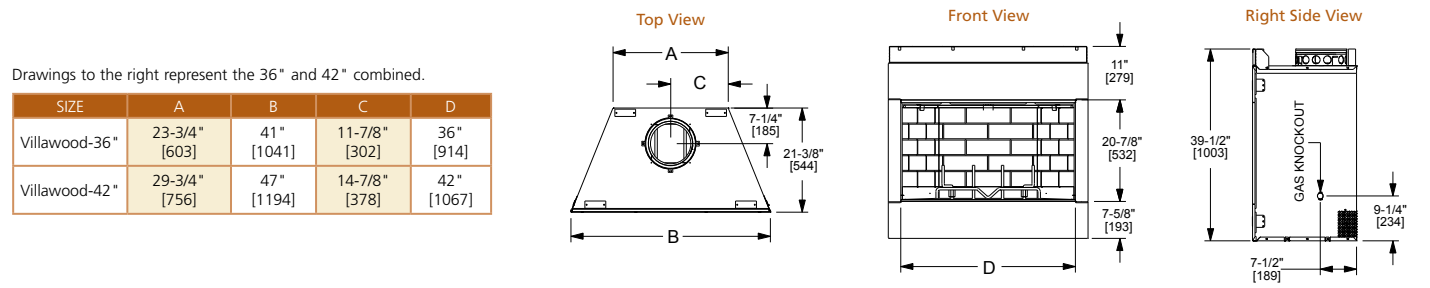

Model	Front Width		Back Width		Height		Depth		Viewing Area
	Unit	Framing	Unit	Framing	Unit	Framing	Unit	Framing	
Villawood-36"	41" [1041]	42" [1067]	23-3/4" [603]	42" [1067]	39-1/2" [1003]	39-3/4" [1010]	21-3/8" [544]	21-1/2" [546]	36" x 20-7/8" [914 x 532]
Villawood-42"	47" [1194]	48" [1219]	29-3/4" [756]	48" [1219]	39-1/2" [1003]	39-3/4" [1010]	21-3/8" [544]	21-1/2" [546]	42" x 20-7/8" [1067 x 532]