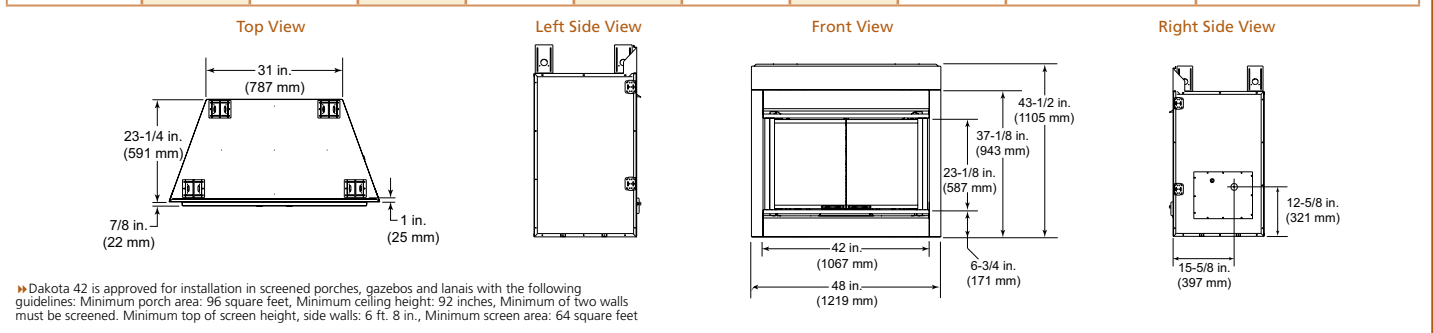

Model	Front Width		Back Width		Height		Depth		Viewing Area	BTU/Hour Input
	Unit	Framing	Unit	Framing	Unit	Framing	Unit	Framing		
Dakota	48" [1219]	49" [1245]	31" [787]	49" [1246]	43-1/2" [1105]	43-7/8" [1114]	23-1/4" [591]	24-1/8" [613]	26-13/16" x 42-1/2" [681 x 1080]	60,000 (NG), 53,000 (LP)