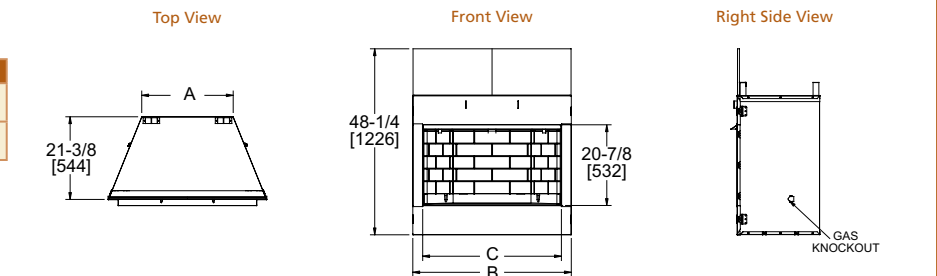

► Dakota 42 is approved for installation in screened porches, gazebos and lanais with the following guidelines: Minimum porch area: 96 square feet, Minimum ceiling height: 92 inches, Minimum of two walls must be screened, Minimum top of screen height, side walls: 6 ft. 8 in., Minimum screen area: 64 square feet

Model	Front Width		Back Width		Height		Depth		Viewing Area	BTU/Hour Input
	Unit	Framing	Unit	Framing	Unit	Framing	Unit	Framing		
Villa Gas 36"	41" [1041]	42" [1067]	23-3/4" [603]	42" [1067]	39-1/2" [1003]	39-3/4" [1010]	21-3/8" [544]	21-1/2" [546]	36" x 20-7/8" [914 x 532]	40,000 (NG), 40,000 (LP)
Villa Gas 42"	47" [1194]	48" [1219]	29-3/4" [756]	48" [1219]	39-1/2" [1003]	39-3/4" [1010]	21-3/8" [544]	21-1/2" [546]	42" x 20-7/8" [1067 x 532]	42,000 (NG), 42,000 (LP)

Drawings to the right represent the 36" and 42" combined.

SIZE	A	B	C
Villa Gas 36"	23-3/4" [603]	41-1/8" [1045]	36" [914]
Villa Gas 42"	29-3/4" [756]	47-1/8" [1197]	42" [1067]