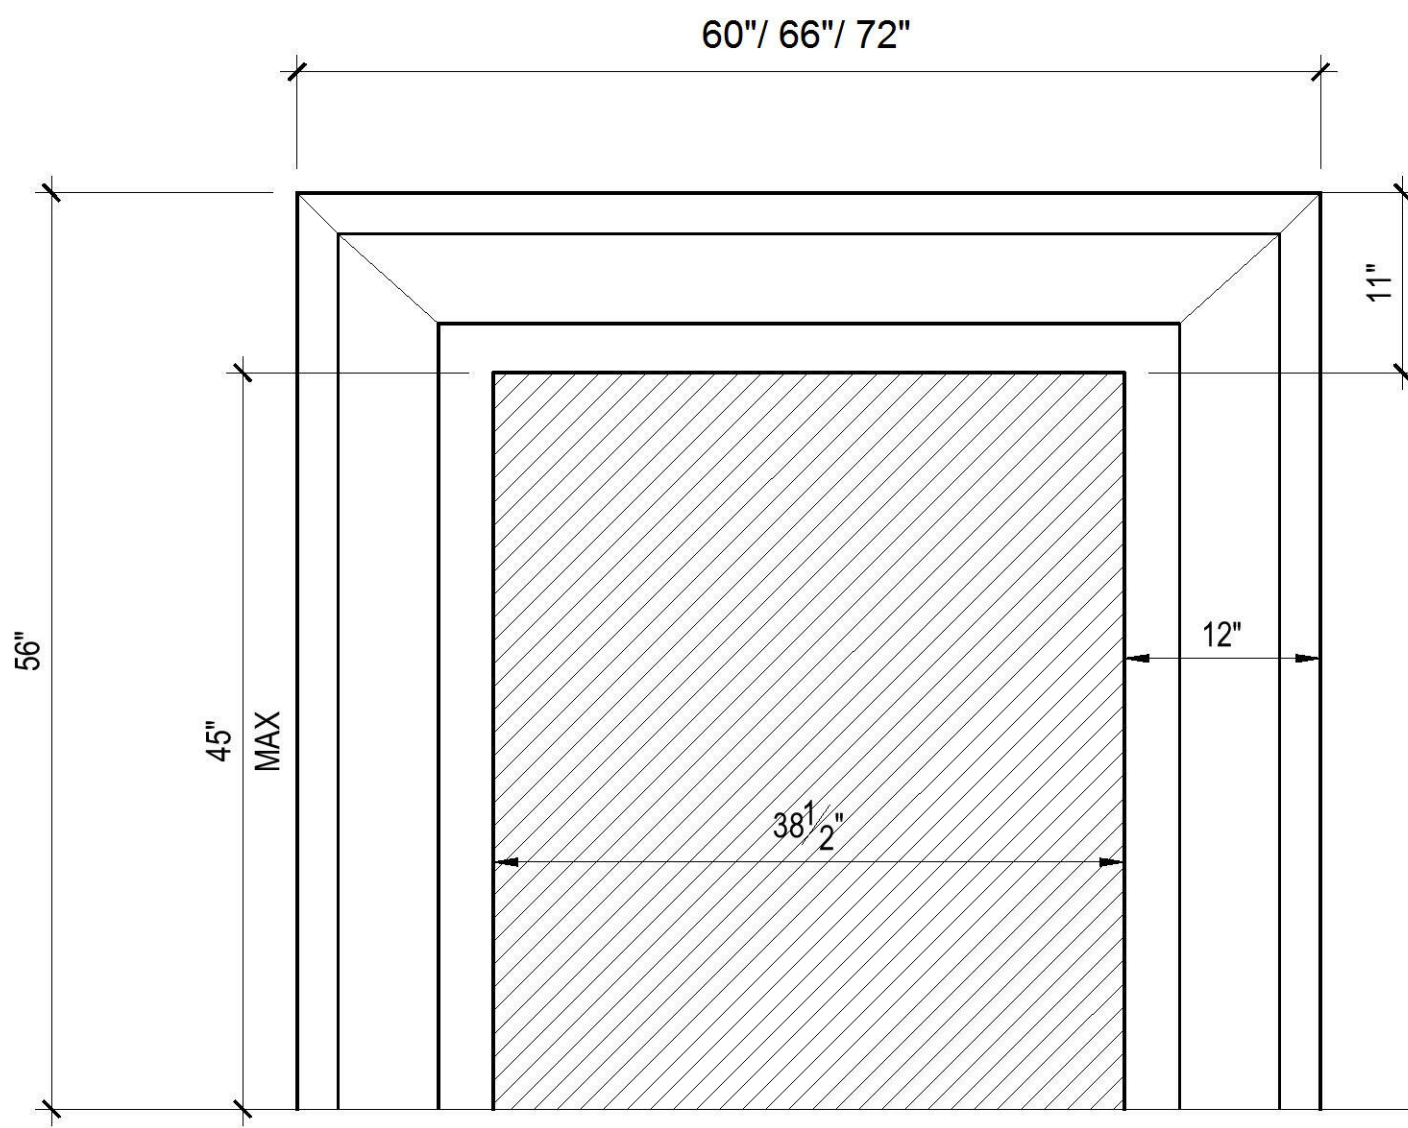

ALL VALLEY DISTRIBUTING INC.
MARCO DISTRIBUTING CO.

FRONT

LEFT SIDE

ROSELLA - 36 / 42 / 48

*CAN BE DONE IN CUSTOM SIZES WITH SEAM