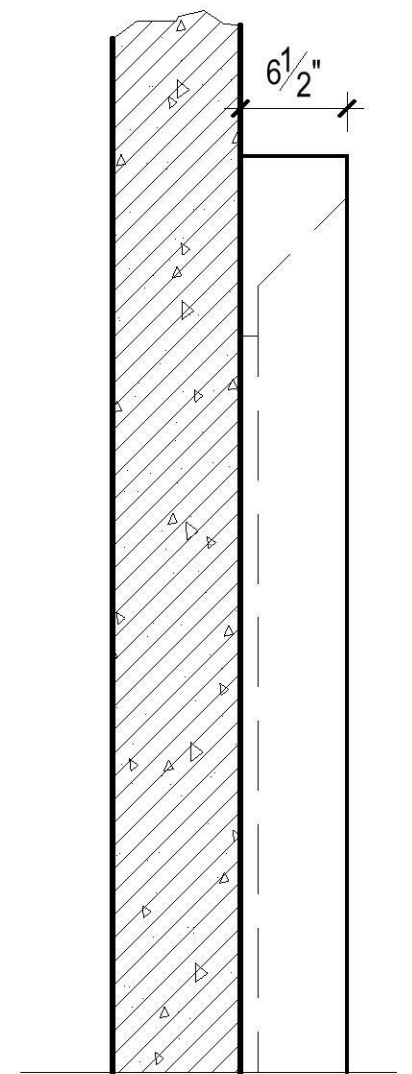

ALL VALLEY DISTRIBUTING INC.
MARCO DISTRIBUTING CO.

FRONT

LEFT SIDE

ROSELLA - 36 / 42 / 48

*CAN BE DONE IN CUSTOM SIZES WITH SEAM