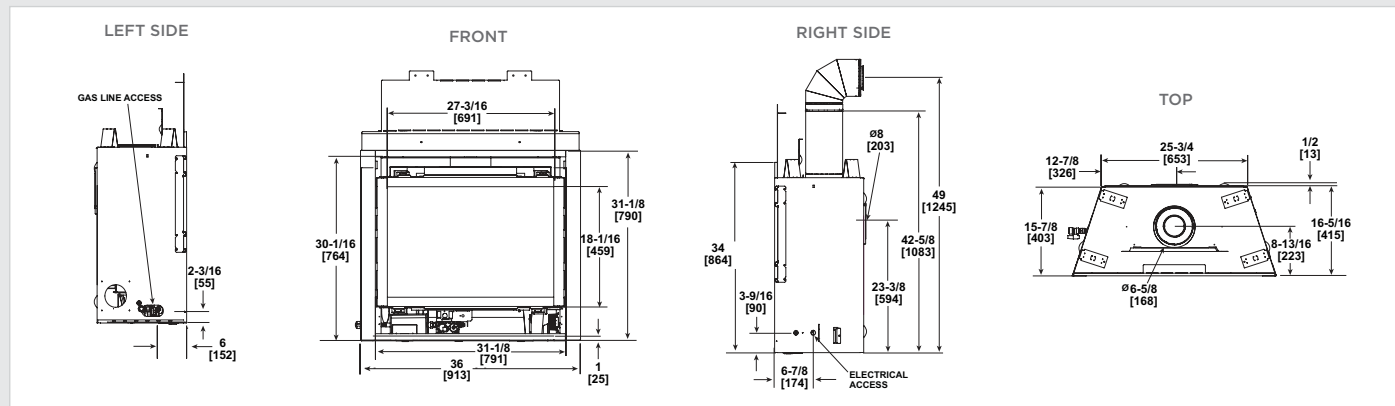

## METRO 32 SPECIFICATIONS

MODEL	HEIGHT		FRONT WIDTH		BACK WIDTH		DEPTH		Glass Size	Btu/Hour Input
	Actual	Framing	Actual	Framing	Actual	Framing	Actual	Framing		
SL-550METRO SL-550METRO-LP	34-3/8	43	36	37	25-3/4	37	16-1/4	16-1/4	30-1/2 x 21	21,000 (NG) 19,000 (LP)

Dimensions above are in inches. Reference dimensions only. We recommend measuring individual units at installation. Assumes the use of 1/2" Sheetrock. NOTE: Combustible material should not be installed over the face. Make sure you do NOT cover the decorative door opening.