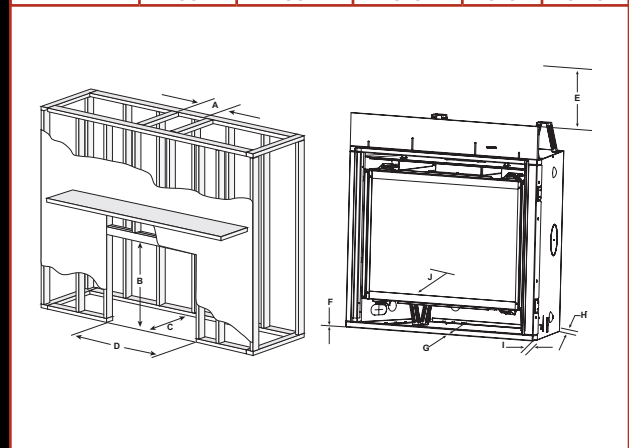

Framing

MODEL	A ROUGH OPENING (WIDTH)	B ROUGH OPENING (HEIGHT)	C** ROUGH OPENING (DEPTH)	D ROUGH OPENING (WIDTH)	E CLEARANCE TO CEILING
CD4236IR-C	10 [254]	40-1/8 [1019]	22 [559]	42 [1067]	25 [635]
CD4842IR-C	10 [254]	42-1/8 [1019]	22 [559]	49 [1245]	25 [635]

MODEL	F COMBUSTIBLE TO FLOOR	G COMBUSTIBLE FLOORING	H BEHIND APPLIANCE	I SIDES OF APPLI- ANCE	J FRONT OF APPLIANCE
CD4236IR-C	0 [0]	0 [0]	1/2 [13]	1/2 [13]	36 [914]
CD4842IR-C	0 [0]	0 [0]	1/2 [13]	1/2 [13]	36 [914]