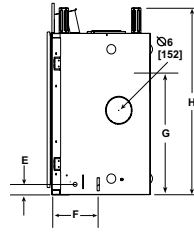

Technical Specifications

MODEL	FRONT WIDTH (A)	BACK WIDTH (I)	HEIGHT (H)	DEPTH	VIEWING AREA
CD4236IR-C	41 [1041]	28-1/2 [724]	39-7/8 [1013]	21 [533]	35 x 24-1/8
CD4842IR-C	48 [1219]	35-1/2 [901]	41-7/8 [1064]	21 [533]	42 x 26-1/8

Right Side

MODEL	A	B	C	D	E	F	G	H	I	J	K
CD4236IR-C	41 [1041]	36-1/8 [918]	33-1/2 [851]	34-5/8 [879]	2-1/4 [57]	9-11/16 [246]	26-7/8 [683]	39-7/8 [1013]	28-1/2 [724]	14-1/4 [362]	40-7/8 [1038]
CD4842IR-C	48 [1219]	43-1/8 [1096]	34-3/8 [873]	36-5/8 [930]	2-3/8 [60]	9-15/16 [252]	28-7/8 [734]	41-7/8 [1064]	35-1/2 [901]	17-3/4 [451]	42-7/8 [1089]

Clearances

MODEL	A	B	C	D	E	F	G	H	I
CD4236IR-C	51 [1295]	42 [1067]	72 [1829]	56-5/8 [1438]	See Inst. Manual	22 [559]	17-3/4 [451]	8 [203]	6-3/4 [171]
CD4842IR-C	55-7/8 [1419]	49 [1245]	79 [2007]	61-1/2 [1562]	See Inst. Manual	22 [559]	19-3/4 [502]	10 [1064]	10-1/8 [257]

Framing

MODEL	A ROUGH OPENING (WIDTH)	B ROUGH OPENING (HEIGHT)	C** ROUGH OPENING (DEPTH)	D ROUGH OPENING (WIDTH)	E CLEARANCE TO CEILING
CD4236IR-C	10 [254]	40-1/8 [1019]	22 [559]	42 [1067]	25 [635]
CD4842IR-C	10 [254]	42-1/8 [1019]	22 [559]	49 [1245]	25 [635]

MODEL	F COMBUSTIBLE TO FLOOR	G COMBUSTIBLE FLOORING	H BEHIND APPLIANCE	I SIDES OF APPLI- ANCE	J FRONT OF APPLIANCE
CD4236IR-C	0 [0]	0 [0]	1/2 [13]	1/2 [13]	36 [914]
CD4842IR-C	0 [0]	0 [0]	1/2 [13]	1/2 [13]	36 [914]

The rough framing dimensions shown represent the distance from stud to stud only and do not take into consideration the addition of drywall. Please refer to installation instructions for complete specifications and drawings when installing this product. Go to heatilator.com to download.

Available From

heatilator
The first name in fireplaces

a brand of
Hearth & Home Technologies®

1915 West Saunders Street
Mt. Pleasant, Iowa 52641
800-927-6841 | heatilator.com