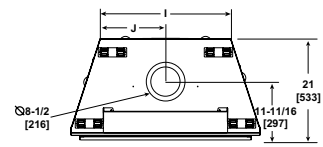

Technical Specifications

MODEL	FRONT WIDTH (A)	BACK WIDTH (I)	HEIGHT (H)	DEPTH	VIEWING AREA
CD4236IR-C	41 [1041]	28-1/2 [724]	39-7/8 [1013]	21 [533]	35 x 24-1/8
CD4842IR-C	48 [1219]	35-1/2 [901]	41-7/8 [1064]	21 [533]	42 x 26-1/8

Top

MODEL	A	B	C	D	E	F	G	H	I	J	K
CD4236IR-C	41 [1041]	36-1/8 [918]	33-1/2 [851]	34-5/8 [879]	2-1/4 [57]	9-11/16 [246]	26-7/8 [683]	39-7/8 [1013]	28-1/2 [724]	14-1/4 [362]	40-7/8 [1038]
CD4842IR-C	48 [1219]	43-1/8 [1096]	34-3/8 [873]	36-5/8 [930]	2-3/8 [60]	9-15/16 [252]	28-7/8 [734]	41-7/8 [1064]	35-1/2 [901]	17-3/4 [451]	42-7/8 [1089]

Clearances

MODEL	A	B	C	D	E	F	G	H	I
CD4236IR-C	51 [1295]	42 [1067]	72 [1829]	56-5/8 [1438]	See Inst. Manual	22 [559]	17-3/4 [451]	8 [203]	6-3/4 [171]
CD4842IR-C	55-7/8 [1419]	49 [1245]	79 [2007]	61-1/2 [1562]	See Inst. Manual	22 [559]	19-3/4 [502]	10 [1064]	10-1/8 [257]

Framing

MODEL	A ROUGH OPENING (WIDTH)	B ROUGH OPENING (HEIGHT)	C** ROUGH OPENING (DEPTH)	D ROUGH OPENING (WIDTH)	E CLEARANCE TO CEILING
CD4236IR-C	10 [254]	40-1/8 [1019]	22 [559]	42 [1067]	25 [635]
CD4842IR-C	10 [254]	42-1/8 [1019]	22 [559]	49 [1245]	25 [635]

MODEL	F COMBUSTIBLE TO FLOOR	G COMBUSTIBLE FLOORING	H BEHIND APPLIANCE	I SIDES OF APPLI- ANCE	J FRONT OF APPLIANCE
CD4236IR-C	0 [0]	0 [0]	1/2 [13]	1/2 [13]	36 [914]
CD4842IR-C	0 [0]	0 [0]	1/2 [13]	1/2 [13]	36 [914]

The rough framing dimensions shown represent the distance from stud to stud only and do not take into consideration the addition of drywall. Please refer to installation instructions for complete specifications and drawings when installing this product. Go to heatilator.com to download.

Available From

heatilator
The first name in fireplaces

a brand of
Hearth & Home Technologies®

1915 West Saunders Street
Mt. Pleasant, Iowa 52641
800-927-6841 | heatilator.com