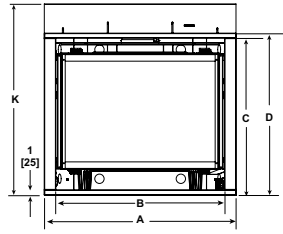

Technical Specifications

MODEL	FRONT WIDTH (A)	BACK WIDTH (I)	HEIGHT (H)	DEPTH	VIEWING AREA
CD4236IR-C	41 [1041]	28-1/2 [724]	39-7/8 [1013]	21 [533]	35 x 24-1/8
CD4842IR-C	48 [1219]	35-1/2 [901]	41-7/8 [1064]	21 [533]	42 x 26-1/8

Front

MODEL	A	B	C	D	E	F	G	H	I	J	K
CD4236IR-C	41 [1041]	36-1/8 [918]	33-1/2 [851]	34-5/8 [879]	2-1/4 [57]	9-11/16 [246]	26-7/8 [683]	39-7/8 [1013]	28-1/2 [724]	14-1/4 [362]	40-7/8 [1038]
CD4842IR-C	48 [1219]	43-1/8 [1096]	34-3/8 [873]	36-5/8 [930]	2-3/8 [60]	9-15/16 [252]	28-7/8 [734]	41-7/8 [1064]	35-1/2 [901]	17-3/4 [451]	42-7/8 [1089]

Clearances

MODEL	A	B	C	D	E	F	G	H	I
CD4236IR-C	51 [1295]	42 [1067]	72 [1829]	56-5/8 [1438]	See Inst. Manual	22 [559]	17-3/4 [451]	8 [203]	6-3/4 [171]
CD4842IR-C	55-7/8 [1419]	49 [1245]	79 [2007]	61-1/2 [1562]	See Inst. Manual	22 [559]	19-3/4 [502]	10 [1064]	10-1/8 [257]

Framing

MODEL	A ROUGH OPENING (WIDTH)	B ROUGH OPENING (HEIGHT)	C** ROUGH OPENING (DEPTH)	D ROUGH OPENING (WIDTH)	E CLEARANCE TO CEILING
CD4236IR-C	10 [254]	40-1/8 [1019]	22 [559]	42 [1067]	25 [635]
CD4842IR-C	10 [254]	42-1/8 [1019]	22 [559]	49 [1245]	25 [635]

MODEL	F COMBUSTIBLE TO FLOOR	G COMBUSTIBLE FLOORING	H BEHIND APPLIANCE	I SIDES OF APPLI- ANCE	J FRONT OF APPLIANCE
CD4236IR-C	0 [0]	0 [0]	1/2 [13]	1/2 [13]	36 [914]
CD4842IR-C	0 [0]	0 [0]	1/2 [13]	1/2 [13]	36 [914]

The rough framing dimensions shown represent the distance from stud to stud only and do not take into consideration the addition of drywall. Please refer to installation instructions for complete specifications and drawings when installing this product. Go to heatilator.com to download.

Available From

heatilator
The first name in fireplaces

a brand of
Hearth & Home Technologies®

1915 West Saunders Street
Mt. Pleasant, Iowa 52641
800-927-6841 | heatilator.com