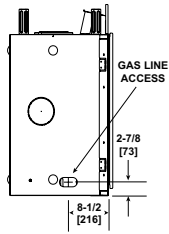

Technical Specifications

MODEL	FRONT WIDTH (A)	BACK WIDTH (I)	HEIGHT (H)	DEPTH	VIEWING AREA
CD4236IR-C	41 [1041]	28-1/2 [724]	39-7/8 [1013]	21 [533]	35 x 24-1/8
CD4842IR-C	48 [1219]	35-1/2 [901]	41-7/8 [1064]	21 [533]	42 x 26-1/8

Left Side