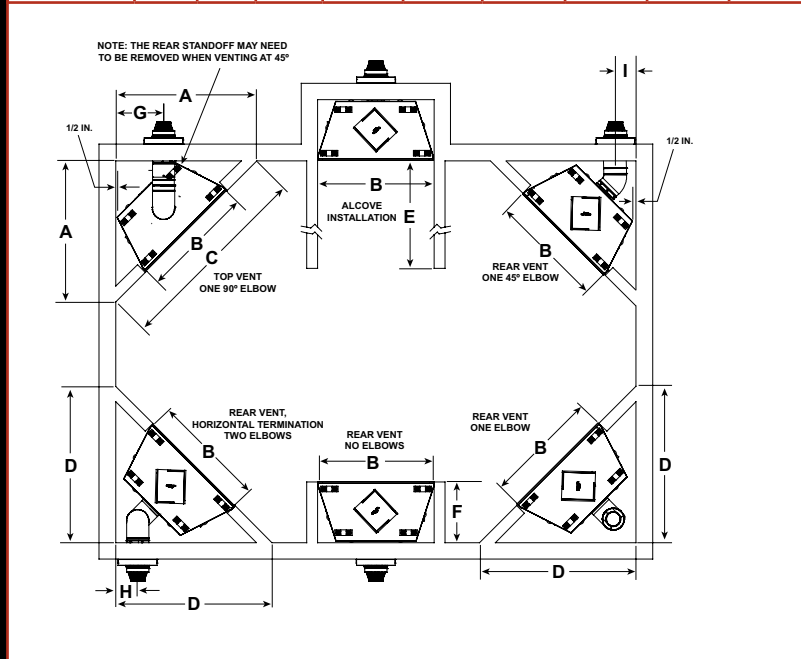

Clearances

MODEL	A	B	C	D	E	F	G	H	I
CD4236IR-C	51 [1295]	42 [1067]	72 [1829]	56-5/8 [1438]	See Inst. Manual	22 [559]	17-3/4 [451]	8 [203]	6-3/4 [171]
CD4842IR-C	55-7/8 [1419]	49 [1245]	79 [2007]	61-1/2 [1562]	See Inst. Manual	22 [559]	19-3/4 [502]	10 [1064]	10-1/8 [257]