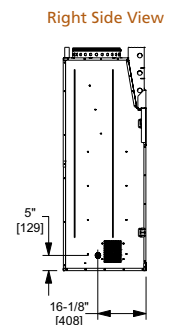

CASTLEWOOD

Model	Front Width		Back Width		Height		Depth		Viewing Area
	Unit	Framing	Unit	Framing	Unit	Framing	Unit	Framing	
Castlewood-42"	52-7/8" [1343]	53-7/8" [1368]	37-1/8" [943]	40-1/8" [1019]	74-1/8" [1883]	74-1/2" [1892]	27-1/2" [699]	28-1/2" [724]	41-7/8" x 38" [1063 x 965]