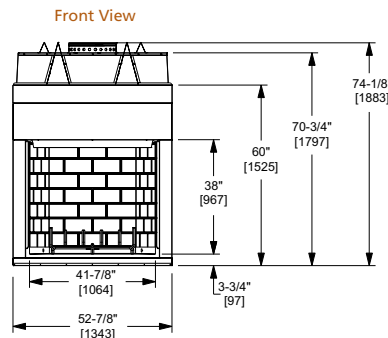

CASTLEWOOD

Model	Front Width		Back Width		Height		Depth		Viewing Area
	Unit	Framing	Unit	Framing	Unit	Framing	Unit	Framing	
Castlewood-42"	52-7/8" [1343]	53-7/8" [1368]	37-1/8" [943]	40-1/8" [1019]	74-1/8" [1883]	74-1/2" [1892]	27-1/2" [699]	28-1/2" [724]	41-7/8" x 38" [1063 x 965]