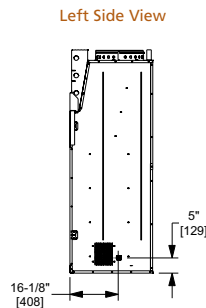

CASTLEWOOD

Model	Front Width		Back Width		Height		Depth		Viewing Area
	Unit	Framing	Unit	Framing	Unit	Framing	Unit	Framing	
Castlewood-42"	52-7/8" [1343]	53-7/8" [1368]	37-1/8" [943]	40-1/8" [1019]	74-1/8" [1883]	74-1/2" [1892]	27-1/2" [699]	28-1/2" [724]	41-7/8" x 38" [1063 x 965]