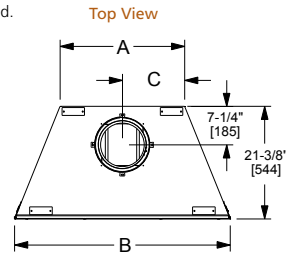

VILLAWOOD

Model	Front Width		Back Width		Height		Depth		Viewing Area
	Unit	Framing	Unit	Framing	Unit	Framing	Unit	Framing	
Villawood-36"	41" [1041]	42" [1067]	23-3/4" [603]	42" [1067]	39-1/2" [1003]	39-3/4" [1010]	21-3/8" [544]	21-1/2" [546]	36" x 20-7/8" [914 x 532]
Villawood-42"	47" [1194]	48" [1219]	29-3/4" [756]	48" [1219]	39-1/2" [1003]	39-3/4" [1010]	21-3/8" [544]	21-1/2" [546]	42" x 20-7/8" [1067 x 532]

Drawings to the right represent the 36" and 42" combined.

MODEL	Villawood-36"	Villawood-42"
A	23-3/4" [603]	29-3/4" [756]
B	41" [1041]	47" [1194]
C	11-7/8" [302]	14-7/8" [378]
D	36" [914]	42" [1067]