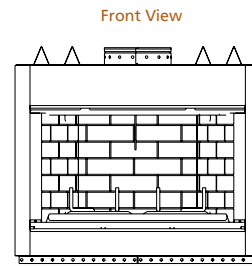

MONTANA

Model	Front Width		Back Width		Height		Depth		Viewing Area
	Unit	Framing	Unit	Framing	Unit	Framing	Unit	Framing	
Montana-36"	42" [1067]	43" [1091]	25" [635]	43" [1091]	42-1/4" [1073]	42-3/8" [1076]	23-1/4" [591]	24-1/8" [613]	36" x 23-1/2" [915 x 597]
Montana-42"	48" [1219]	49" [1246]	31" [787]	49" [1246]	42-1/4" [1073]	42-3/8" [1076]	23-1/4" [591]	24-1/8" [613]	42" x 23-1/2" [1067 x 597]

Drawings to the right represent the 36" and 42" combined.

MODEL	Montana-36"	Montana-42"
A	25" [786]	31" [786]
B	13-7/8" [352]	14" [356]
C	9-1/2" [241]	9-1/2" [241]
D	13-1/4" [337]	14" [356]