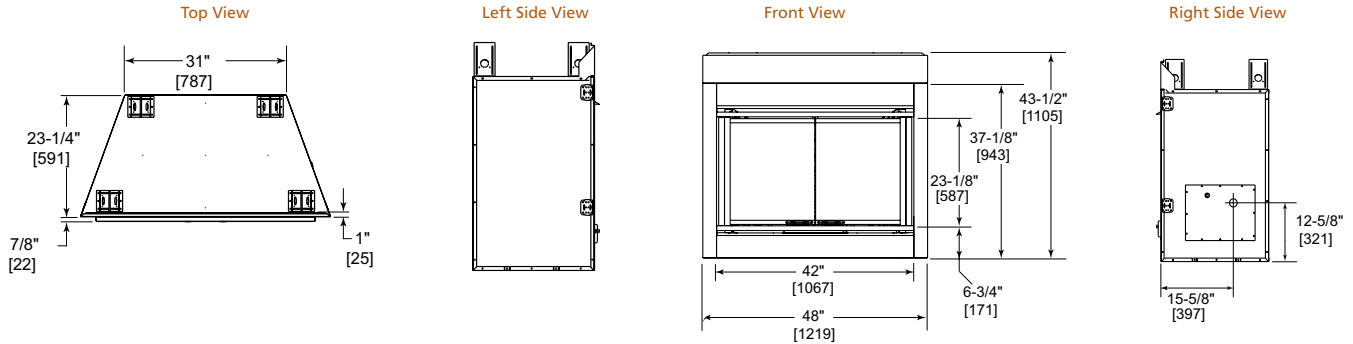

MODEL	Carolina-36"	Carolina-42"
A	44 [1118]	50 [1270]
B	28-7/8 [733]	34-3/4 [883]
C	33-3/8 [848]	39-1/8 [994]
D	36-1/2 [927]	44-1/2 [1130]
E	42-1/2 [1080]	50-1/2 [1283]

Drawings at right represent the 36" and 42" combined. Non-combustible material is included in dimensions of product.

FIREPLACE SPECIFICATIONS

DAKOTA

Model	Front Width		Back Width		Height		Depth		Viewing Area	BTU/hr Input
	Unit	Framing	Unit	Framing	Unit	Framing	Unit	Framing		
Dakota	48" [1219]	49" [1245]	31" [787]	49" [1246]	43-1/2" [1105]	43-7/8" [1114]	23-1/4" [591]	24-1/8" [613]	42-1/2" x 26-13/16" [1080 x 681]	60,000 (NG), 53,000 (LP)