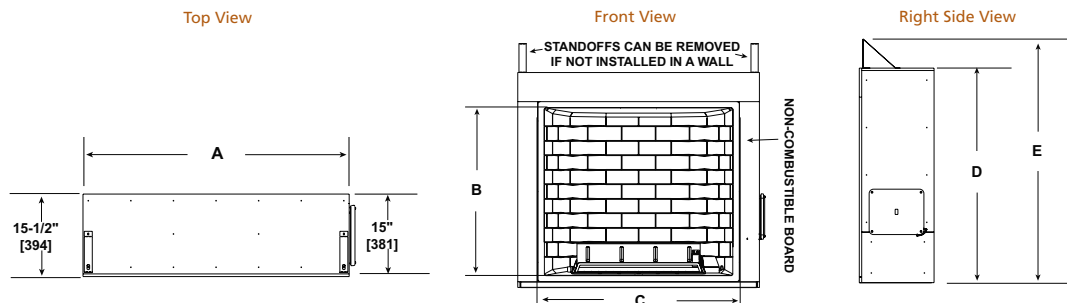

CAROLINA

Model	Front Width		Back Width		Height		Depth		Viewing Area	BTU/hr Input
	Unit	Framing	Unit	Framing	Unit	Framing	Unit	Framing		
Carolina-36	44" [1118]	48" [1219]	44" [1118]	48" [1219]	42-1/2" [1080]	42-1/2" [1080]	17" [432]	17" [432]	33-3/8" x 28-7/8" [848 x 733]	55,000 (NG), 50,000 (LP)
Carolina-42	50" [1270]	54" [1372]	50" [1270]	54" [1372]	50-1/2" [1283]	50-1/2" [1283]	17" [432]	17" [432]	39-1/8" x 33-3/4" [994 x 857]	65,000 (NG), 62,000 (LP)

MODEL	Carolina-36"	Carolina-42"
A	44 [1118]	50 [1270]
B	28-7/8 [733]	34-3/4 [883]
C	33-3/8 [848]	39-1/8 [994]
D	36-1/2 [927]	44-1/2 [1130]
E	42-1/2 [1080]	50-1/2 [1283]

Drawings at right represent the 36" and 42" combined. Non-combustible material is included in dimensions of product.