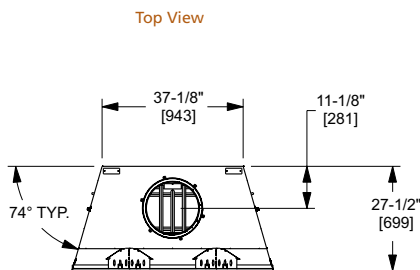

Model	Front Width		Back Width		Height		Depth		Viewing Area
	Unit	Framing	Unit	Framing	Unit	Framing	Unit	Framing	
Montana-36"	42" [1067]	43" [1091]	25" [635]	43" [1091]	42-1/4" [1073]	42-3/8" [1076]	23-1/4" [591]	24-1/8" [613]	36" x 23-1/2" [915 x 597]
Montana-42"	48" [1219]	49" [1246]	31" [787]	49" [1246]	42-1/4" [1073]	42-3/8" [1076]	23-1/4" [591]	24-1/8" [613]	42" x 23-1/2" [1067 x 597]

Drawings to the right represent the 36" and 42" combined.

MODEL	Montana-36"	Montana-42"
A	25" [786]	31" [786]
B	13-7/8" [352]	14" [356]
C	9-1/2" [241]	9-1/2" [241]
D	13-1/4" [337]	14" [356]

CASTLEWOOD

Model	Front Width		Back Width		Height		Depth		Viewing Area
	Unit	Framing	Unit	Framing	Unit	Framing	Unit	Framing	
Castlewood-42"	52-7/8" [1343]	53-7/8" [1368]	37-1/8" [943]	40-1/8" [1019]	74-1/8" [1883]	74-1/2" [1892]	27-1/2" [699]	28-1/2" [724]	41-7/8" x 38" [1063 x 965]