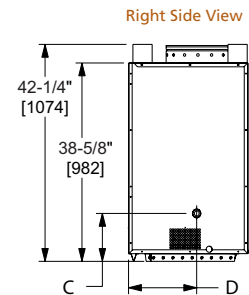

MONTANA

Model	Front Width		Back Width		Height		Depth		Viewing Area
	Unit	Framing	Unit	Framing	Unit	Framing	Unit	Framing	
Montana-36"	42" [1067]	43" [1091]	25" [635]	43" [1091]	42-1/4" [1073]	42-3/8" [1076]	23-1/4" [591]	24-1/8" [613]	36" x 23-1/2" [915 x 597]
Montana-42"	48" [1219]	49" [1246]	31" [787]	49" [1246]	42-1/4" [1073]	42-3/8" [1076]	23-1/4" [591]	24-1/8" [613]	42" x 23-1/2" [1067 x 597]

Drawings to the right represent the 36" and 42" combined.

MODEL	Montana-36"	Montana-42"
A	25" [786]	31" [786]
B	13-7/8" [352]	14" [356]
C	9-1/2" [241]	9-1/2" [241]
D	13-1/4" [337]	14" [356]