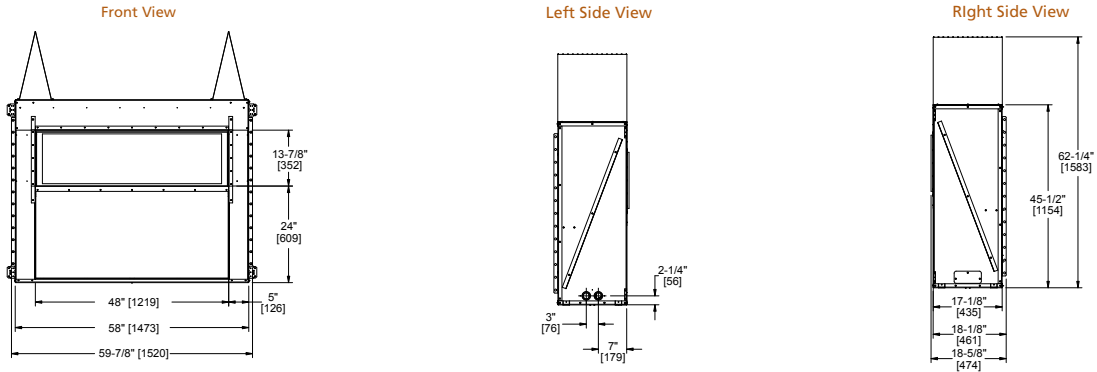

PALAZZO

Model	Front Width		Back Width		Height		Depth		Viewing Area	BTU/hr Input
	Unit	Framing	Unit	Framing	Unit	Framing	Unit	Framing		
Palazzo	59-7/8" [1520]	60" [1524]	59-7/8" [1520]	60" [1524]	45-1/2" [1154]	62-3/8" [1584]	18-5/8" [474]	18-1/8" [459]	48" x 13-7/8" [1219 x 352]	43,000
Palazzo See-Through	59-7/8" [1520]	60" [1524]	59-7/8" [1520]	60" [1524]	45-1/2" [1154]	62-3/8" [1584]	18-1/4" [463]	17" [431]	48" x 13-7/8" [1219 x 352]	43,000