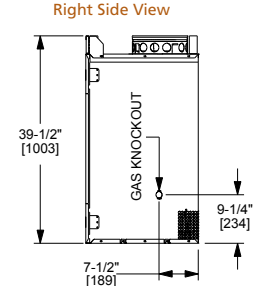

VILLAWOOD

Model	Front Width		Back Width		Height		Depth		Viewing Area
	Unit	Framing	Unit	Framing	Unit	Framing	Unit	Framing	
Villawood-36"	41" [1041]	42" [1067]	23-3/4" [603]	42" [1067]	39-1/2" [1003]	39-3/4" [1010]	21-3/8" [544]	21-1/2" [546]	36" x 20-7/8" [914 x 532]
Villawood-42"	47" [1194]	48" [1219]	29-3/4" [756]	48" [1219]	39-1/2" [1003]	39-3/4" [1010]	21-3/8" [544]	21-1/2" [546]	42" x 20-7/8" [1067 x 532]

Drawings to the right represent the 36" and 42" combined.

MODEL	Villawood-36"	Villawood-42"
A	23-3/4" [603]	29-3/4" [756]
B	41" [1041]	47" [1194]
C	11-7/8" [302]	14-7/8" [378]
D	36" [914]	42" [1067]