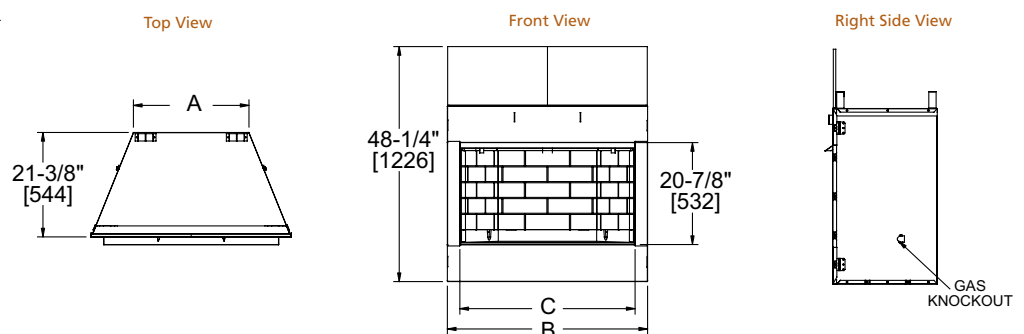

VILLA GAS

Model	Front Width		Back Width		Height		Depth		Viewing Area	BTU/hr Input
	Unit	Framing	Unit	Framing	Unit	Framing	Unit	Framing		
Villa Gas 36"	41" [1041]	42" [1067]	23-3/4" [603]	42" [1067]	39-1/2" [1003]	39-3/4" [1010]	21-3/8" [544]	21-1/2" [546]	36" x 20-7/8" [914 x 532]	40,000 (NG), 40,000 (LP)
Villa Gas 42"	47" [1194]	48" [1219]	29-3/4" [756]	48" [1219]	39-1/2" [1003]	39-3/4" [1010]	21-3/8" [544]	21-1/2" [546]	42" x 20-7/8" [1067 x 532]	42,000 (NG), 42,000 (LP)

Drawings to the right represent the 36" and 42" combined.

MODEL	Villa Gas 36"	Villa Gas 42"
A	23-3/4" [603]	29-3/4" [756]
B	41-1/8" [1045]	47-1/8" [1197]
C	36" [914]	42" [1067]