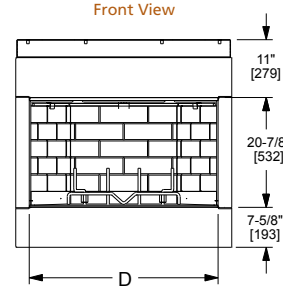

VILLAWOOD

Model	Front Width		Back Width		Height		Depth		Viewing Area
	Unit	Framing	Unit	Framing	Unit	Framing	Unit	Framing	
Villawood-36"	41" [1041]	42" [1067]	23-3/4" [603]	42" [1067]	39-1/2" [1003]	39-3/4" [1010]	21-3/8" [544]	21-1/2" [546]	36" x 20-7/8" [914 x 532]
Villawood-42"	47" [1194]	48" [1219]	29-3/4" [756]	48" [1219]	39-1/2" [1003]	39-3/4" [1010]	21-3/8" [544]	21-1/2" [546]	42" x 20-7/8" [1067 x 532]

Drawings to the right represent the 36" and 42" combined.

MODEL	Villawood-36"	Villawood-42"
A	23-3/4" [603]	29-3/4" [756]
B	41" [1041]	47" [1194]
C	11-7/8" [302]	14-7/8" [378]
D	36" [914]	42" [1067]