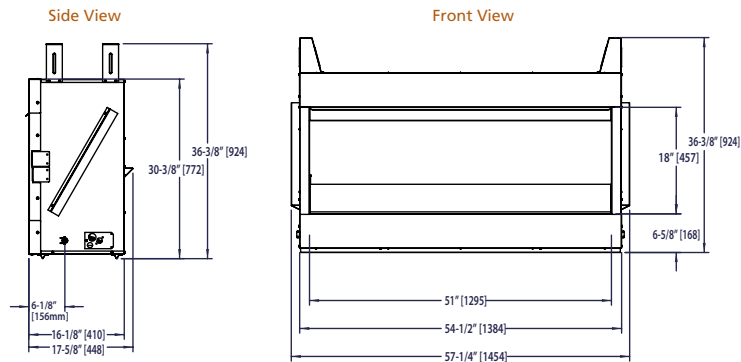

LANAI

Model	Front Width		Back Width		Height		Depth		Viewing Area	BTU/hr Input
	Unit	Framing	Unit	Framing	Unit	Framing	Unit	Framing		
Lanai	57-1/4" [1454]	57-3/4" [1467]	57-1/4" [1454]	57-3/4" [1467]	36-3/8" [924]	39-1/2" [1003]	17-5/8" [448]	17-5/8" [448]	51" x 18" [1295 x 457]	55,000