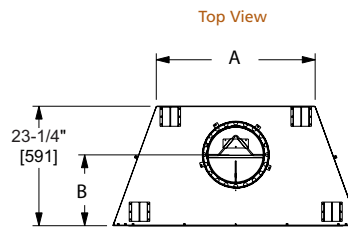

MONTANA

Model	Front Width		Back Width		Height		Depth		Viewing Area
	Unit	Framing	Unit	Framing	Unit	Framing	Unit	Framing	
Montana-36"	42" [1067]	43" [1091]	25" [635]	43" [1091]	42-1/4" [1073]	42-3/8" [1076]	23-1/4" [591]	24-1/8" [613]	36" x 23-1/2" [915 x 597]
Montana-42"	48" [1219]	49" [1246]	31" [787]	49" [1246]	42-1/4" [1073]	42-3/8" [1076]	23-1/4" [591]	24-1/8" [613]	42" x 23-1/2" [1067 x 597]

Drawings to the right represent the 36" and 42" combined.

MODEL	Montana-36"	Montana-42"
A	25" [786]	31" [786]
B	13-7/8" [352]	14" [356]
C	9-1/2" [241]	9-1/2" [241]
D	13-1/4" [337]	14" [356]