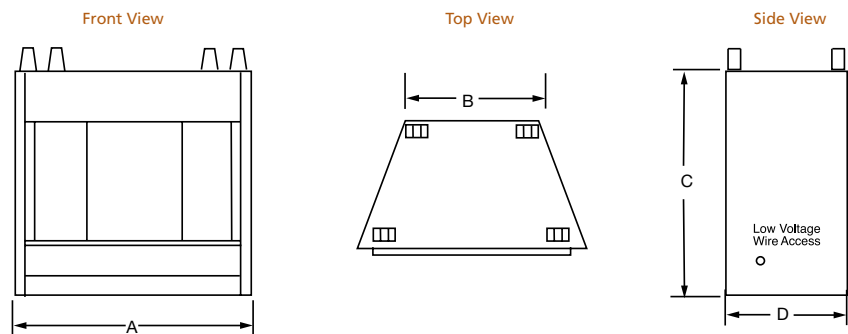

FIREPLACE SPECIFICATIONS

DAKOTA

Model	Front Width		Back Width		Height		Depth		Viewing Area	BTU/hr Input
	Unit	Framing	Unit	Framing	Unit	Framing	Unit	Framing		
Dakota	48" [1219]	49" [1245]	31" [787]	49" [1246]	43-1/2" [1105]	43-7/8" [1114]	23-1/4" [591]	24-1/8" [613]	42-1/2" x 26-13/16" [1080 x 681]	60,000 (NG), 53,000 (LP)

AL FRESCO

Model	Front Width		Back Width		Height		Depth		Viewing Size	BTU/Hour Input
	Unit	Framing	Unit	Framing	Unit	Framing	Unit	Framing		
Al Fresco-36	40" [1016]	41" [1041]	22" [559]	41" [1454]	39-5/8" [1007]	43-3/4" [1111]	22" [559]	22-1/28" [572]	36" x 24" [905 x 546]	60,000 (NG/LP)
Al Fresco-42	46" [1168]	47" [1194]	26-1/4" [667]	47" [1194]	39-5/8" [1007]	43-3/4" [1111]	22" [410]	22-1/2" [448]	42" x 24" [1067 x 609]	60,000 (NG/LP)

Drawings to the right represent the 36" and 42" combined.

MODEL	Al Fresco-36	Al Fresco-42
A	40" [1016]	46" [1168]
B	22" [559]	26-1/4" [667]
C	39-5/8" [1007]	39-5/8" [1007]
D	22" [559]	22" [559]

VILLA GAS

Model	Front Width		Back Width		Height		Depth		Viewing Area	BTU/hr Input
	Unit	Framing	Unit	Framing	Unit	Framing	Unit	Framing		
Villa Gas 36"	41" [1041]	42" [1067]	23-3/4" [603]	42" [1067]	39-1/2" [1003]	39-3/4" [1010]	21-3/8" [544]	21-1/2" [546]	36" x 20-7/8" [914 x 532]	40,000 (NG), 40,000 (LP)
Villa Gas 42"	47" [1194]	48" [1219]	29-3/4" [756]	48" [1219]	39-1/2" [1003]	39-3/4" [1010]	21-3/8" [544]	21-1/2" [546]	42" x 20-7/8" [1067 x 532]	42,000 (NG), 42,000 (LP)

Drawings to the right represent the 36" and 42" combined.

MODEL	Villa Gas 36"	Villa Gas 42"
A	23-3/4" [603]	29-3/4" [756]
B	41-1/8" [1045]	47-1/8" [1197]
C	36" [914]	42" [1067]